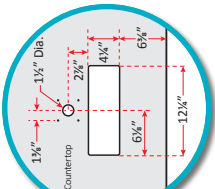

(D) Horizontal Single Access Doors*

Model #	Series	Cutout (h x w)
23912-S	Legacy	12 1/2" x 18 1/2"
23914-S	Legacy	14 1/2" x 20 1/2"
23917-S	Legacy	17 1/2" x 24 1/2"

(E) Vertical Single Access Doors*

Model #	Series	Cutout (h x w)
23918-S	Legacy	18 1/2" x 12 1/2"
23920-S	Legacy	20 1/2" x 14 1/2"
23924-S	Legacy	24 1/2" x 17 1/2"

(F) Double Access Doors

Model #	Series	Cutout (h x w)
23930-S	Legacy	20 1/2" x 30"

*Doors can be flipped for reversible hinges

The information provided is for reference purposes only. Detailed instructions and specifications unique to the product purchased can be found in the Manufacturer's Owner's Manual.