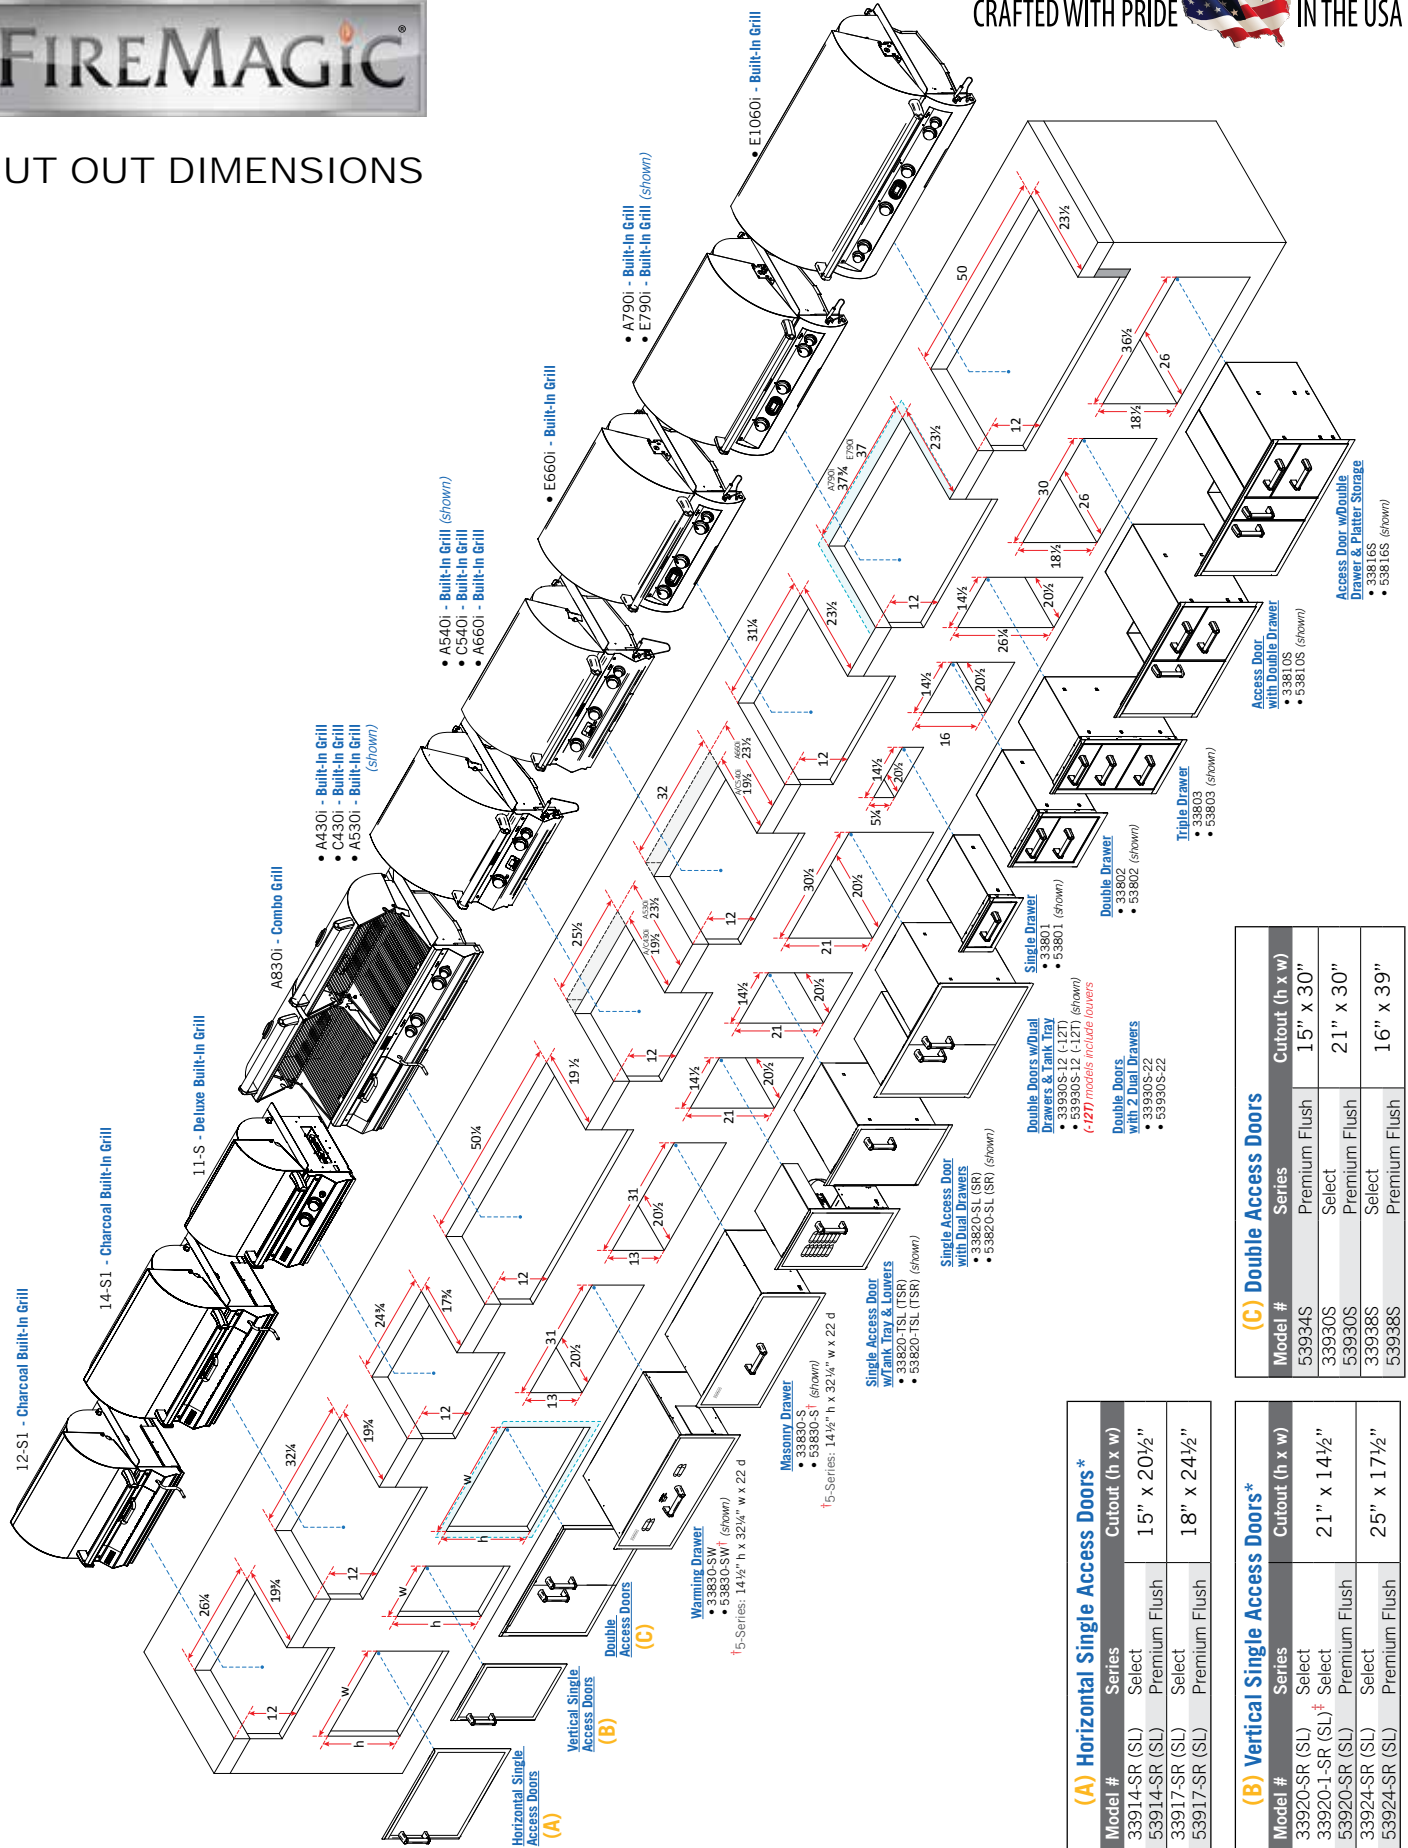

CUT OUT DIMENSIONS

(C) Double Access Doors		
Model #	Series	Cutout (h x w)
53934S	Premium Flush	15" x 30"
33930S	Select	21" x 30"
53930S	Premium Flush	21" x 30"
33938S	Select	16" x 39"
53938S	Premium Flush	16" x 39"

(A) Horizontal Single Access Doors*		
Model #	Series	Cutout (h x w)
33914-SR (SL)	Select	15" x 20½"
53914-SR (SL)	Premium Flush	15" x 20½"
33917-SR (SL)	Select	18" x 24½"
53917-SR (SL)	Premium Flush	18" x 24½"

(B) Vertical Single Access Doors*		
Model #	Series	Cutout (h x w)
33920-SR (SL)	Select	21" x 14½"
33920-1-SR (SL)†	Select	21" x 14½"
53920-SR (SL)	Premium Flush	21" x 14½"
33924-SR (SL)	Select	25" x 17½"
53924-SR (SL)	Premium Flush	25" x 17½"

Model #	Series	Cutout (h x w)
23918-S	Legacy	18 1/2" x 12 1/2"
23920-S	Legacy	20 1/2" x 14 1/2"
23924-S	Legacy	24 1/2" x 17 1/2"

(F) Double Access Doors

Model #	Series	Cutout (h x w)
23930-S	Legacy	20 1/2" x 30"