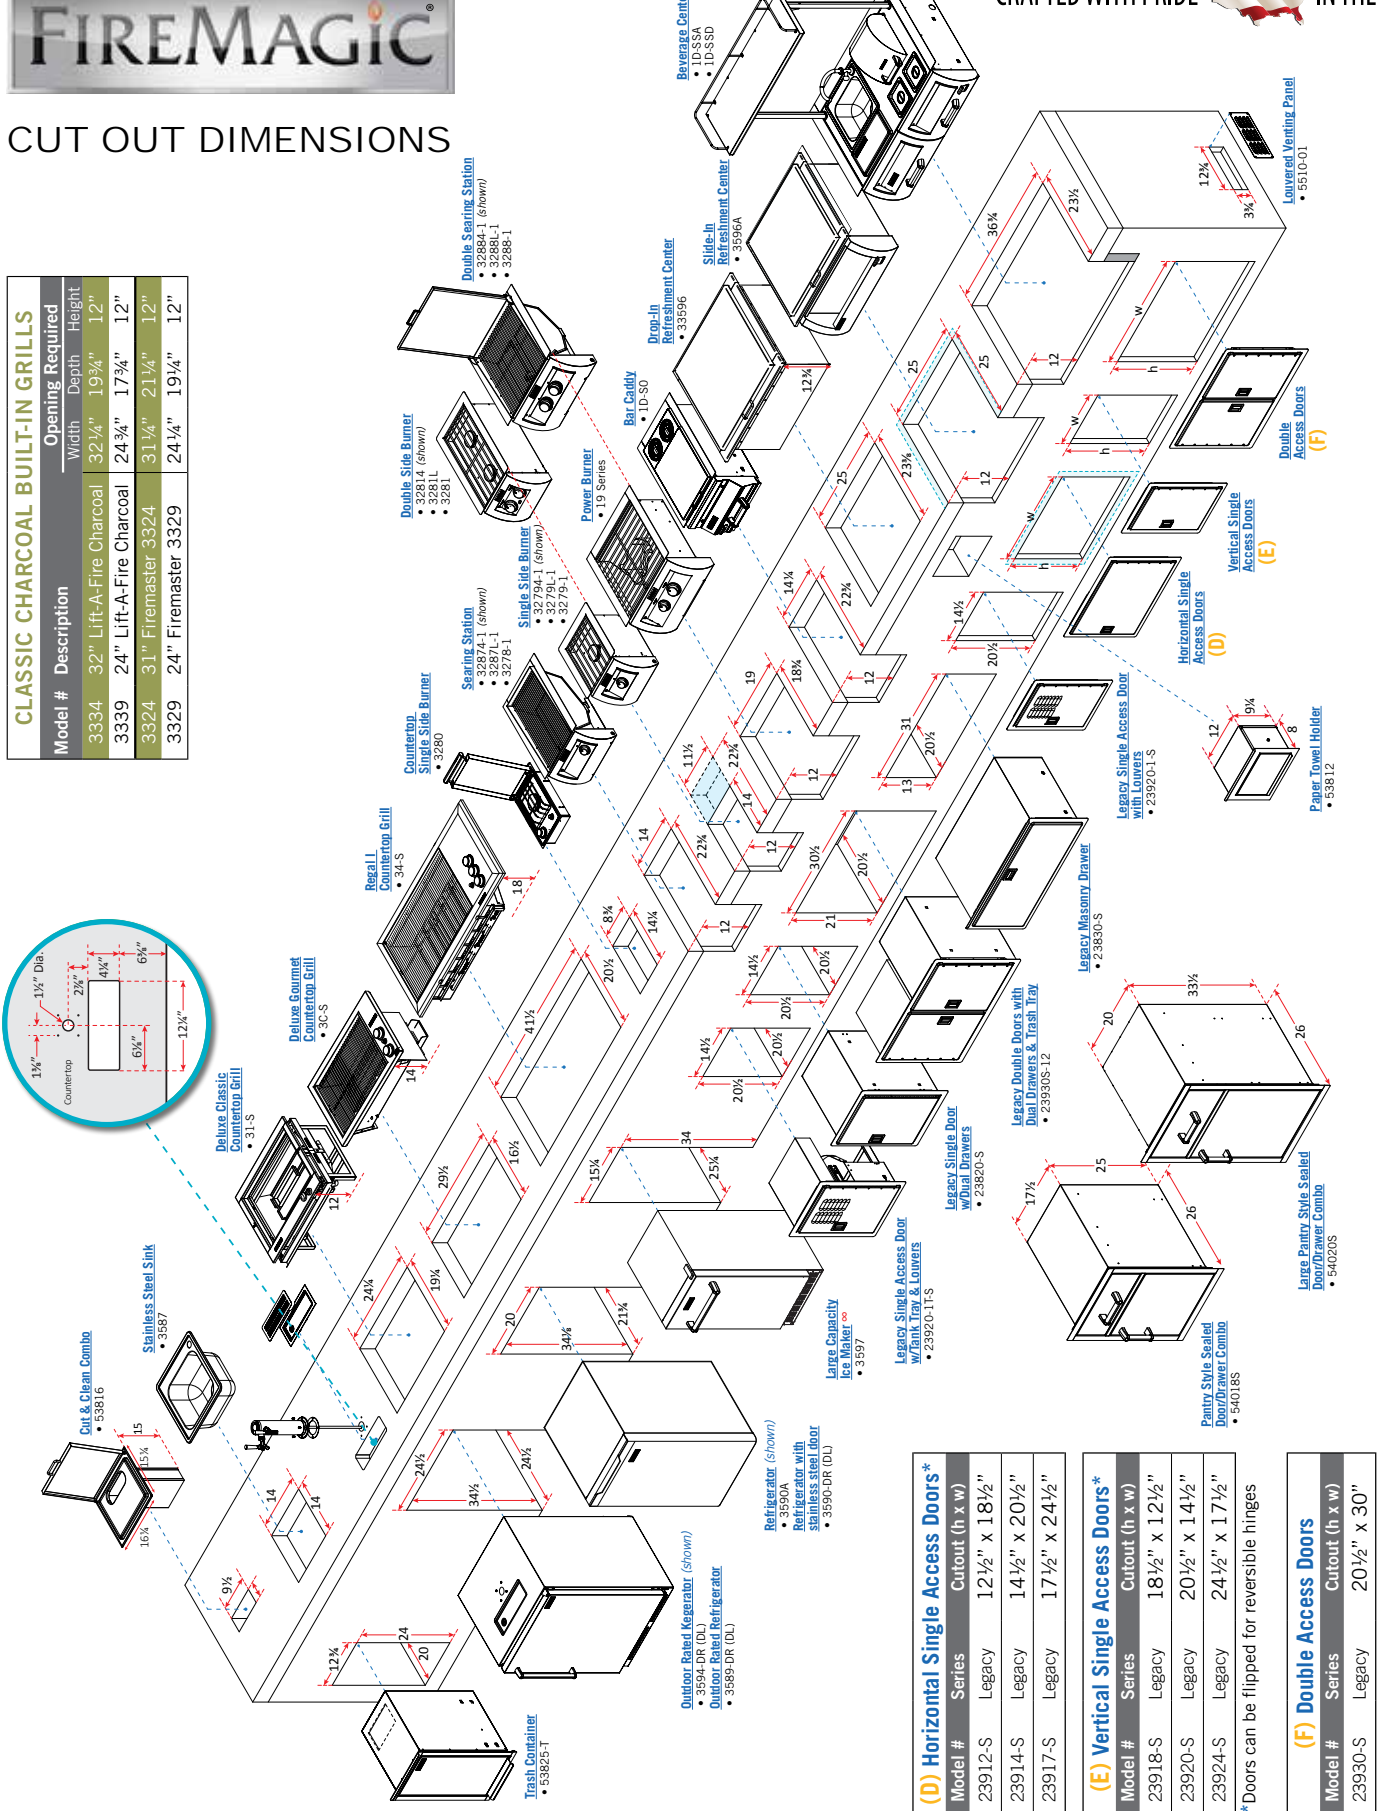

(D) Horizontal Single Access Doors*

Model #	Series	Cutout (h x w)
23912-S	Legacy	12 1/2" x 18 1/2"
23914-S	Legacy	14 1/2" x 20 1/2"
23917-S	Legacy	17 1/2" x 24 1/2"

(E) Vertical Single Access Doors*

Model #	Series	Cutout (h x w)
23918-S	Legacy	18 1/2" x 12 1/2"
23920-S	Legacy	20 1/2" x 14 1/2"
23924-S	Legacy	24 1/2" x 17 1/2"

(F) Double Access Doors

Model #	Series	Cutout (h x w)
23930-S	Legacy	20 1/2" x 30"

*Doors can be flipped for reversible hinges

The information provided is for reference purposes only. Detailed instructions and specifications unique to the product purchased can be found in the Manufacturer's Owner's Manual.